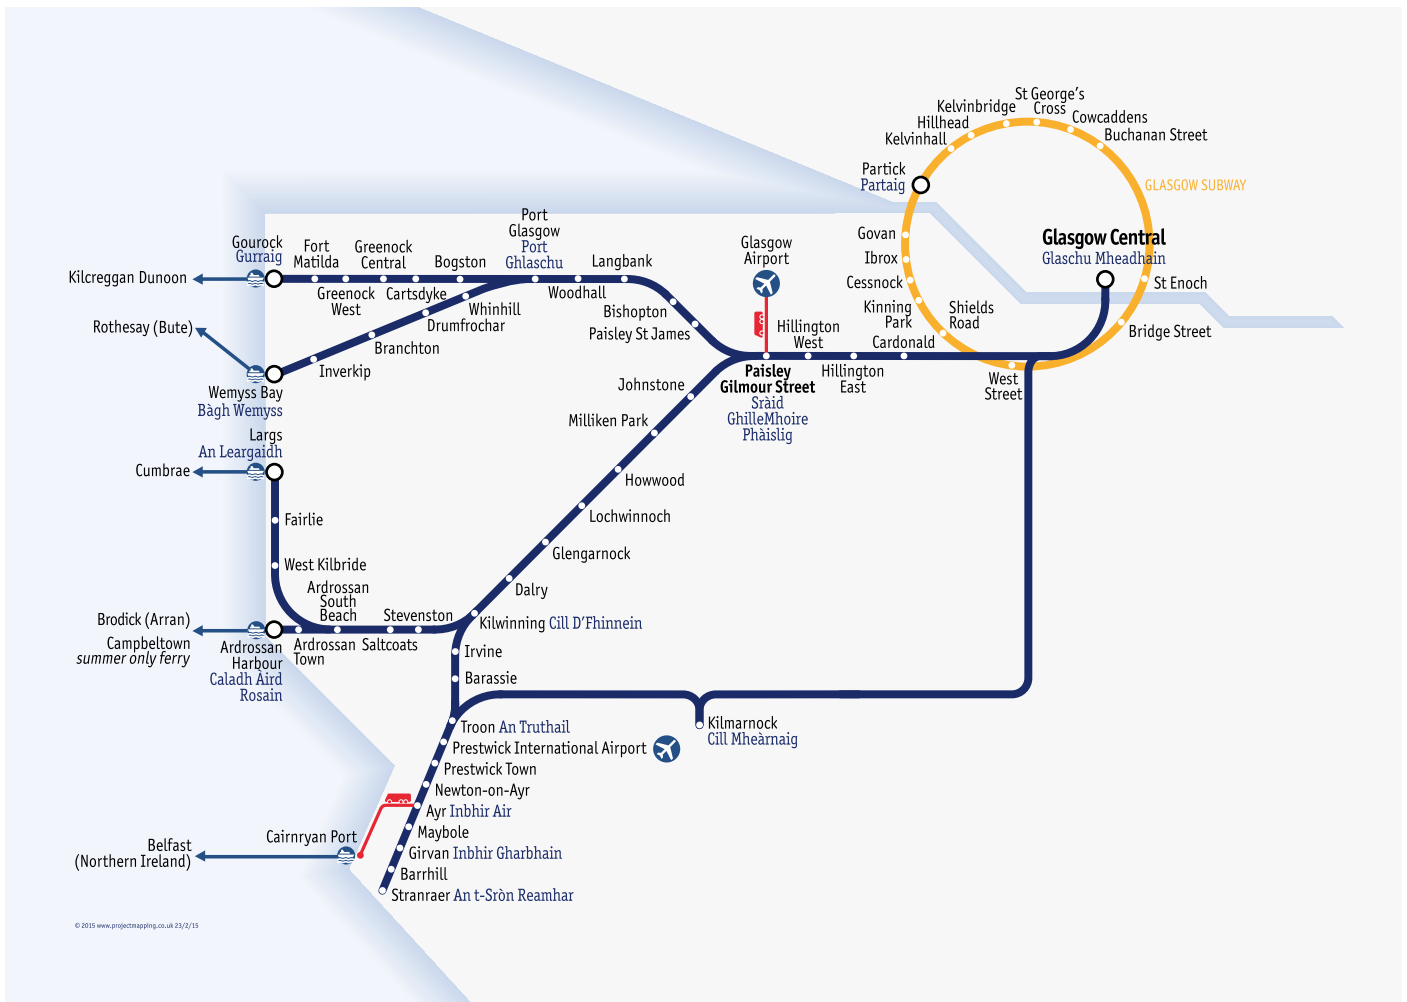

It is advised all passengers check [scotrail.co.uk](https://www.scotrail.co.uk) or National Rail Enquiries for up to date travel information before travelling.

Ayrshire, Inverclyde and Stranraer

Siorrachd Àir, Inbhir
Chluaidh and An t-sròn
Reamhar

Train times

21 May - 9 Dec 2023

From Glasgow to:
Paisley, Ardrossan, Largs, Ayr, Girvan,
Wemyss Bay, Gourock

Ferry connections

Customers are advised that train connections with ferries are not guaranteed as some trains arrive or depart with less than the necessary transfer time. These are as follows-