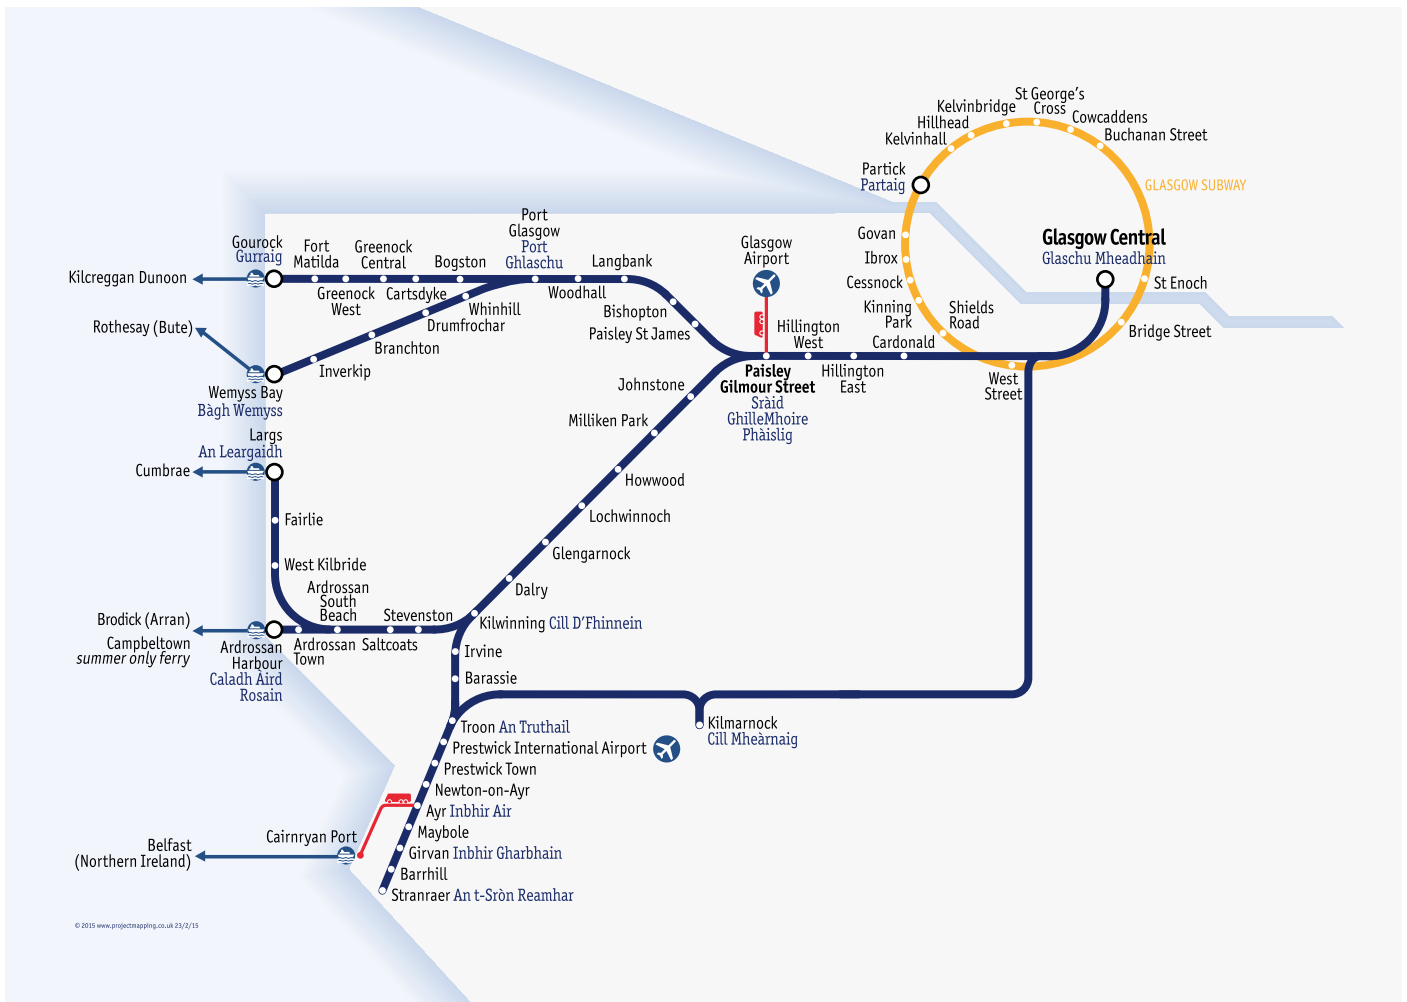

## Train times

11 Dec 2022 - 20 May 2023

**From Glasgow to:**  
Paisley, Ardrossan, Largs, Ayr, Girvan,  
Wemyss Bay, Gourock