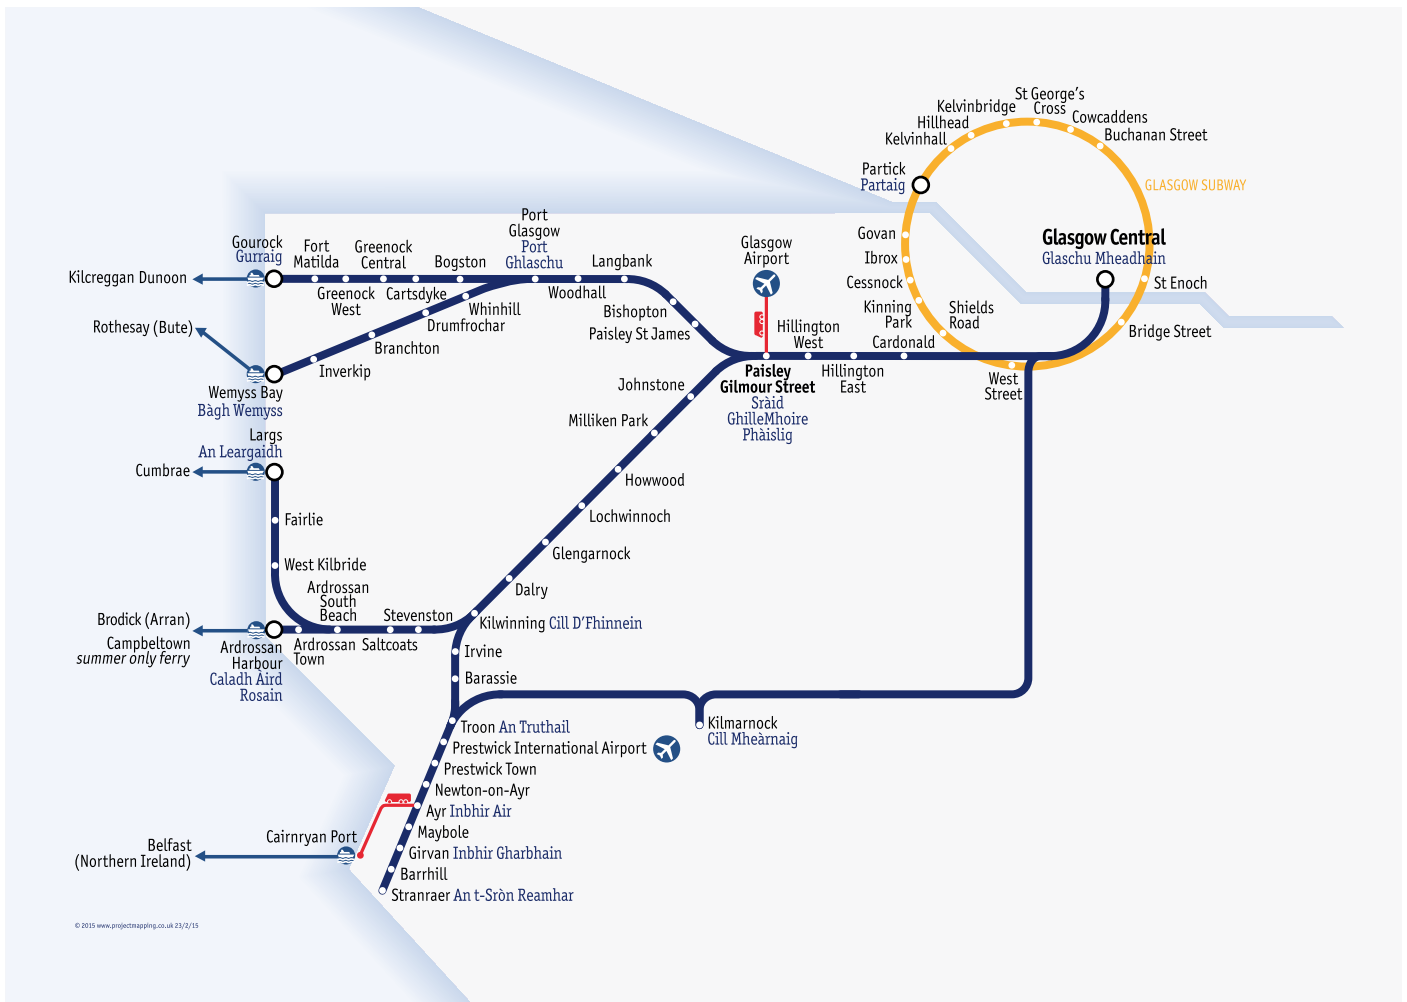

Ferry connections

Customers are advised that train connections with ferries are not guaranteed as some trains arrive or depart with less than the necessary transfer time. These are as follows-

Ardrossan Harbour for Brodick and Campbeltown- 15 minutes

Wemyss Bay for Rothesay - 10 minutes

Gourock for Dunoon and Kilcreggan - 8 minutes.

Ferry connections from Gourock to Dunoon or Kilcreggan, Wemyss Bay to Rothesay, Largs to Cumbrae and Ardrossan to Brodick or Campbeltown are operated by Caledonian MacBrayne, timetable information can be obtained from www.calmac.co.uk or by calling **0800 066 5000**

Northern Ireland Rail and Sail- the bus service from Ayr to Cairnryan Port is operated by Dodds of Troon and the Ferry Service from Cairnryan Port to Belfast is operated by Stena Line, information can be obtained from <https://www.scotrail.co.uk/tickets/combined-tickets-travel-passes/rail-and-sail>, www.stenaline.co.uk or www.doddssoftroon.com